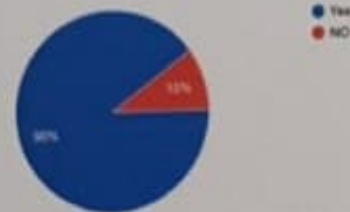

7) Do you share your experience with students ?

Copy

40 responses